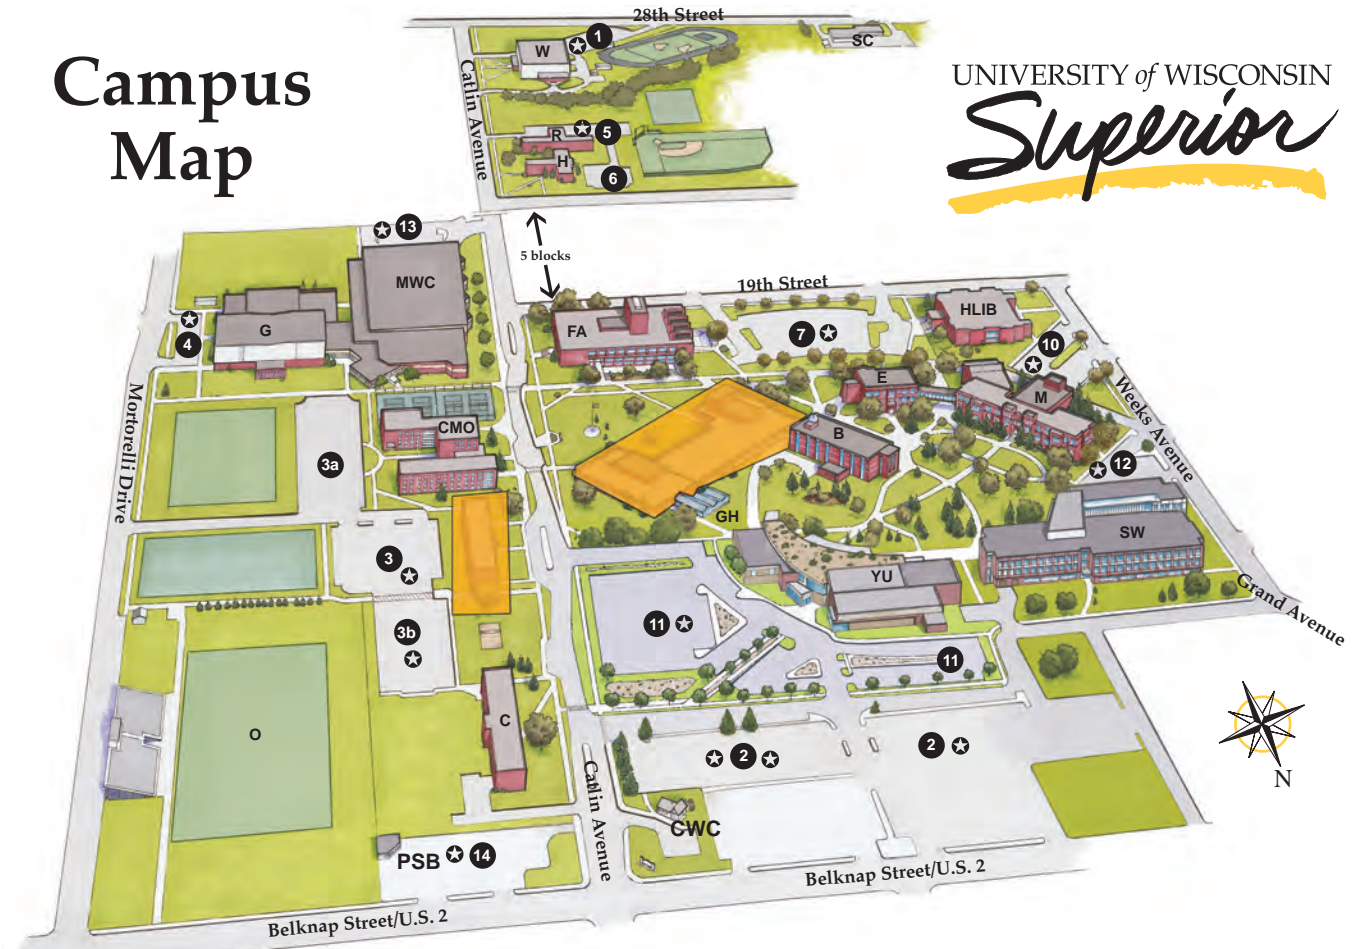

Campus Map

UNIVERSITY of WISCONSIN
Superior

Building Dismantling and Recycling Zone
 Parking Lots
 Visitor Parking Permits Required

B	Barstow Hall (science labs)	MWC	Marcovich Wellness Center (field house, recreation, athletics, classrooms, faculty offices)
C	Crownhart Hall (residence hall)	G	Gates Physical Education Building (gym, pool, student labs, study areas)
CMO	Curran-McNeill, Ostrander Halls (residence halls)	M	Old Main (admissions, administration, classrooms)
CWC	Campus Welcome Center (visitor directions, parking services)	O	Ole Haugsrud Stadium
E	Erlanson Hall (business programs, classrooms, Distance Learning Program)	PSB	Public Safety Building (Campus Safety, Parking Services, Environmental Health and Safety)
FA	Holden Fine and Applied Arts Center (classrooms, studios, performance areas)	R	Ross Hall (residence hall)
GH	Greenhouse	SC	University Services Building
H	Hawkes Hall (residence halls)	SW	Swenson Hall (classrooms, faculty offices)
HLIB	Jim Dan Hill Library	W	Wessman Arena
		YU	Yellowjacket Union student center